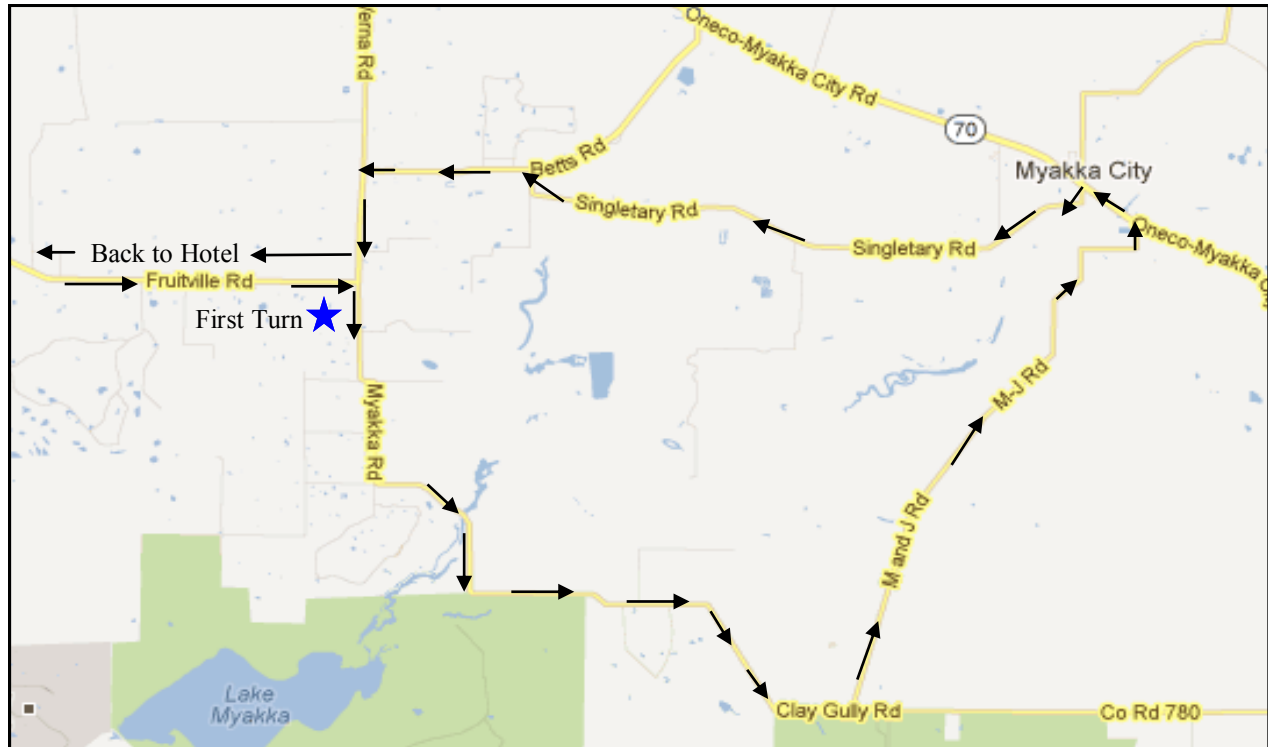

2013 Gathering of the Faithful Driving Tour Map

1. Head East on Boulevard of the Arts drive .2 mile
2. Turn right at light onto N Tamiami Trail/US 41 drive .2 mile
3. Turn left at light onto Fruitville Rd continue 9.4 miles
4. We will meet at **Faith Baptist Church** located at 8751 Fruitville Rd—3.2 miles past the 1-75 on the left

5. Continue East on Fruitville Rd 7.6 miles turn right on Myakka. Sign will read Myakka/Verna {7.6}
6. Follow through the “S” (stay left) {8.4}
7. Follow sign to Myakka State River Park (stay left) {9.6}
8. Cross Myakka River – NARROW BRIDGE {10.4}
9. Stay left (turns into Clay Gully Rd) {11.2}
10. Turn left onto M&J Road. It’s about .7 mile after left hand curve by 2 -story wood cabin. {15.2}
11. Turn left onto SR70 {21}
12. Turn left onto Singletary (flashing light) BP station on right good place for a pit stop if needed. {21.6}
13. Turn left at 3-way stop “T” (still Singletary) {27.2}
14. Turn left onto Verna {28.7}
15. Turn right onto Fruitville and continue West 17 miles {29.8}
16. Turn right at light onto N Tamiami Trail/US 41 drive {30}
17. Turn left onto Boulevard of the Arts
18. Arrive at Hyatt